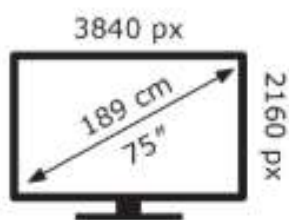

LG Electronics

75QNED7EB3A

LG Electronics

75QNED7EB3A

107 kWh/1000h

107 kWh/1000h

ABCDEF**G**
HDR
162 kWh/1000h

2019/2013