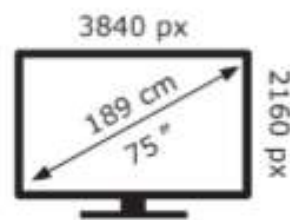

2019/2013

ABCDEF**G**
HDR
162 kWh/1000h